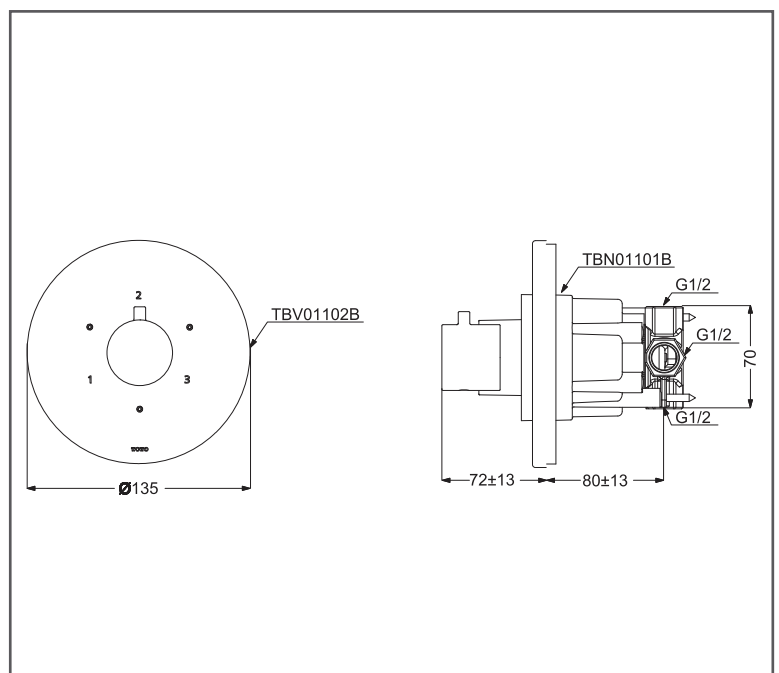

TOTO SHOWER FITTING

3 Way Diverter for Thermostat

TBV01102B/ TBN01101B

FEATURES

- Good design with compact and thin plate

SPECIFICATIONS

- Size : 135W x 85D x 135H mm
- Finish : Chrome
- Water Pressure : 0.25 Mpa ~ 0.75 Mpa

PARTS DESCRIPTION

- TBV01102B : 3 Way Diverter with Stop Valve (Round)
- TBN01101B : 3 Way Diverter with Stop Valve

TBV01102B/ TBN01101B

Please consult, TOTO representative for more details.

All rights reserved by TOTO including but not limited to Improve & Change of Product Design, Specs or Availability at any time without prior notice